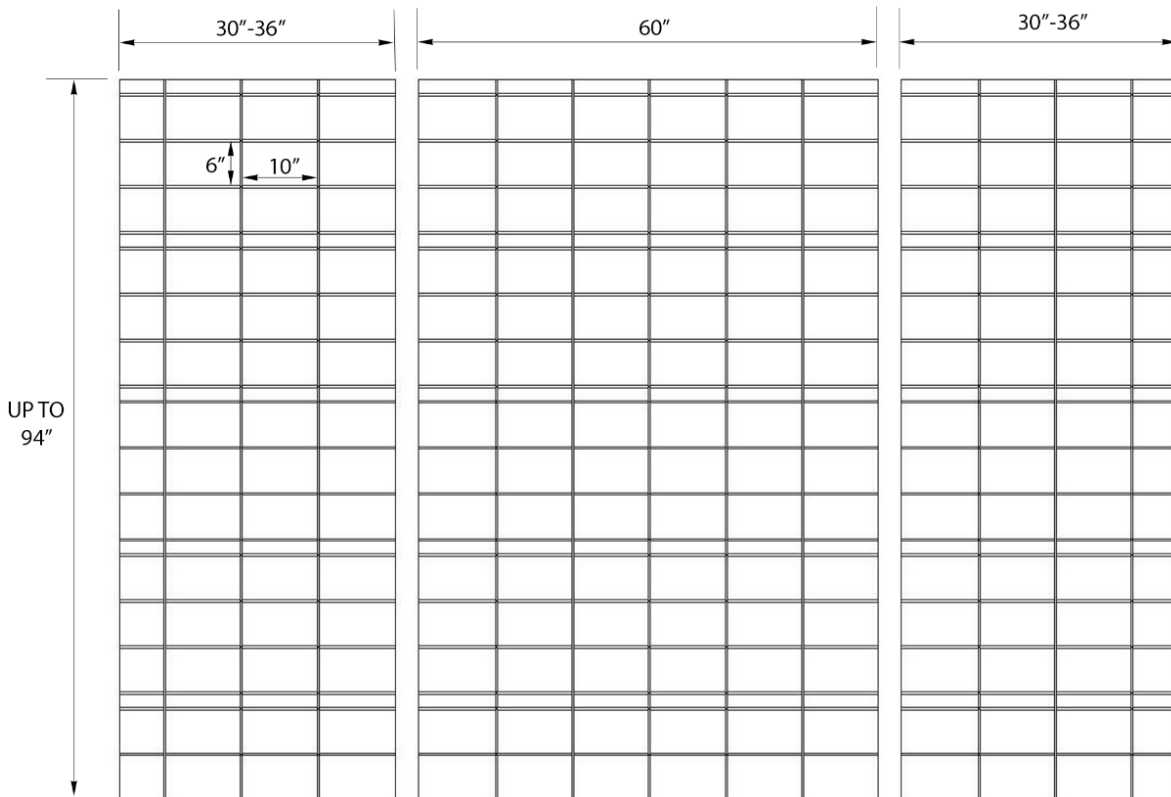

Cast Marble Shower Surrounds

Model: Sofia

Specification:

- Material: Cast marble
- 10" x 6" pattern
- Gloss finish
- Sealed surface
- Mold & mildew resistant
- Easy to install
- Brand: NERVAL

Disclaimer: Nerval makes every effort to provide accurate specification data. However, specification may change without notice. Please visit nerval website to see NERVAL'S TERMS AND CONDITIONS.

Cast Marble Shower Surrounds

Width	Height	Thickness
30"	94"	¼"
36"	94"	¼"
60"	94"	¼"

Custom sizes are available

Specification:

Model: Sofia

- All panels are made oversized and must be measured and cut to fit on site by the installer.
- For shower & tub surrounds.
- Accessory are available at www.nervalcorp.com

Model: Sofia
Product: Shower & tub panels
Style: Contemporary
Design: Smooth
Recommended uses: Shower & tub surrounds

Panel size:

- 30" x 94"
- 30" x 94"
- 60" x 94"
- Custom sizes are available
- Thickness: 1/4"
- Material: Cast marble
- Finish: Gloss
- Brand: NERVAL

Features:

- Pattern: 10" x 6" smooth
- Solid panel
- Sealed surface
- Mold resistant
- Mildew resistant
- Shipped oversize – measure & cut at the jobsite by installer
- Easy to install

Options:

- Soap shelf
- Shampoo shelf
- Trim